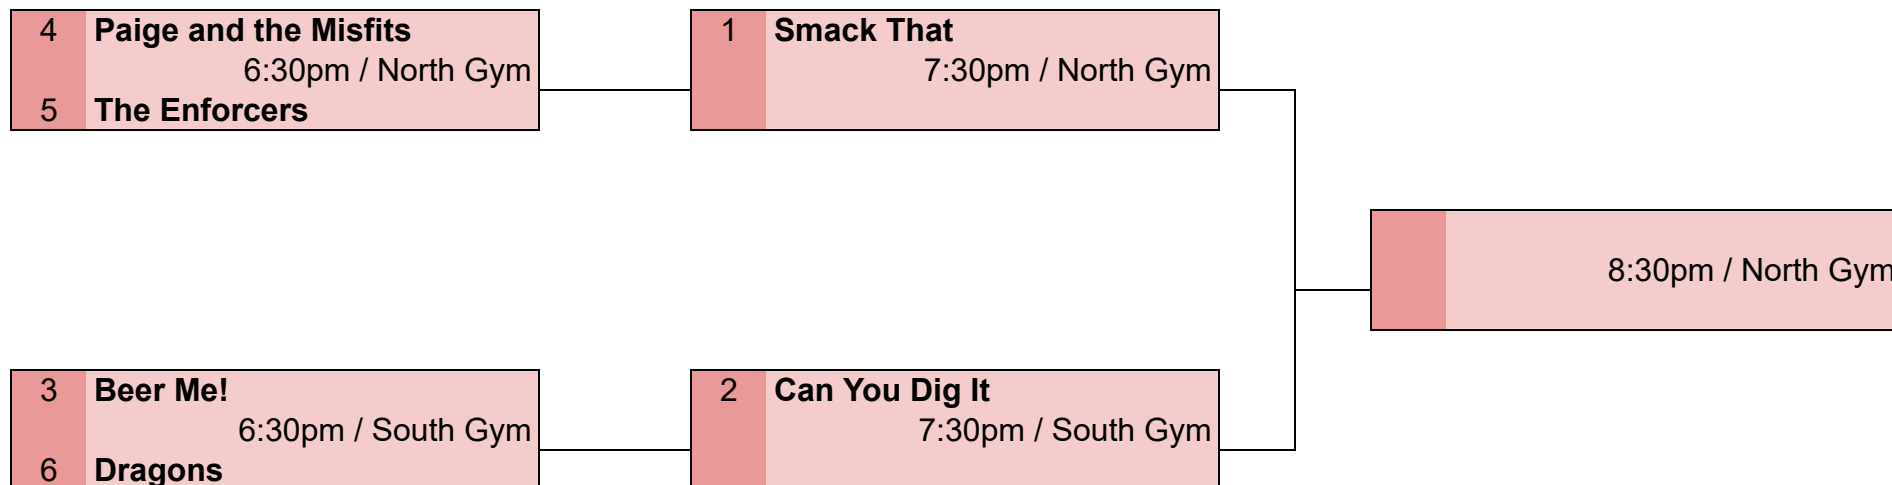

2022 Fall Season North Metro Indoor Volleyball League Women's Tournament Schedule Wednesday, December 7th

Location

Highview Middle School
2300 7th St NW, New Brighton

Rank	Team Name	Rank	Team Name
1	Smack That	4	Paige and the Misfits
2	Can You Dig It	5	The Enforcers
3	Beer Me!	6	Dragons