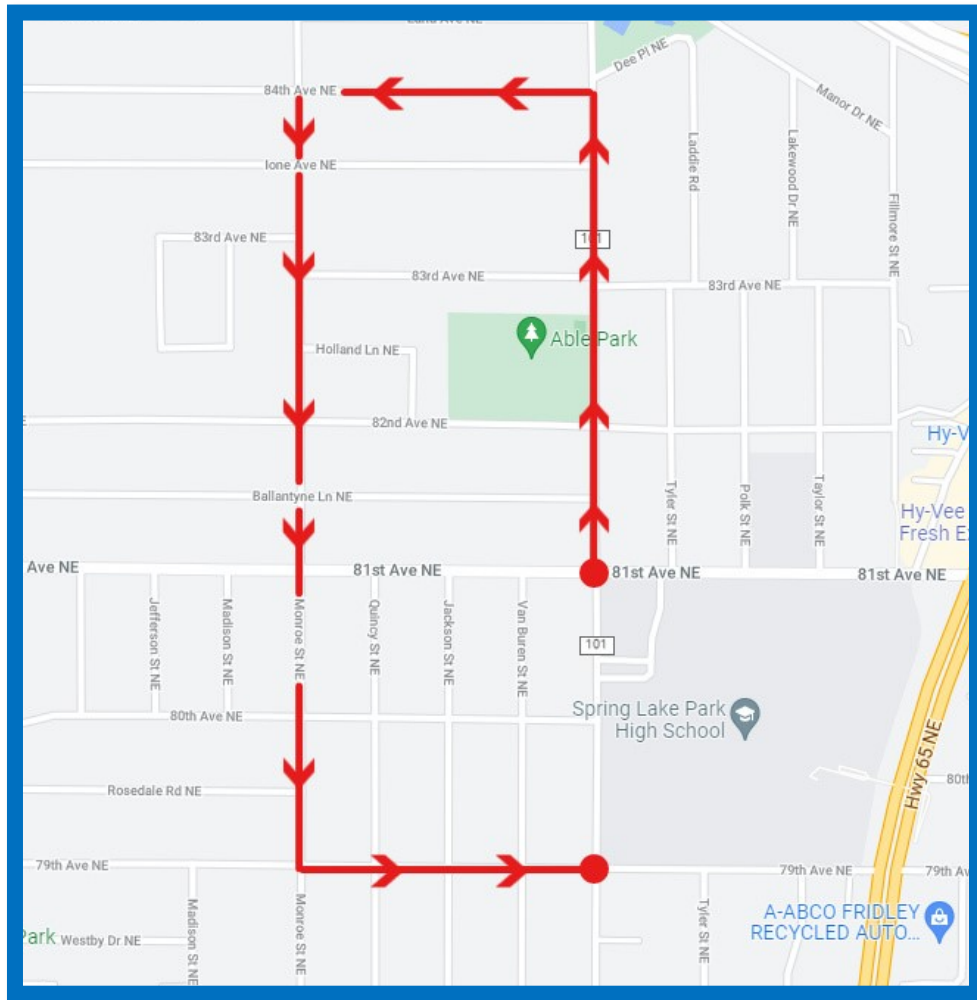

SPRING LAKE PARK ANNUAL TOWER DAYS / CITY CELEBRATION

TOWER DAYS PARADE ROUTE

Parade Starting Point: 81st Avenue & Able Street

North on Able Street

1st Turn: West on 84th Avenue

2nd Turn: South on Monroe Street

3rd Turn: East on 79th Avenue

- 5:30pm Parade Units begin set up along Able Street, 79th Ave. and 81st Ave.
-Spectator parking allowed on surrounding neighborhood streets
-Spring Lake Park high School parking lots for parade participants & volunteers only.
- 6:00pm NO access to streets on parade route begins.
- 6:30pm PARADE START TIME / estimated length of the parade is 1.5 hrs.